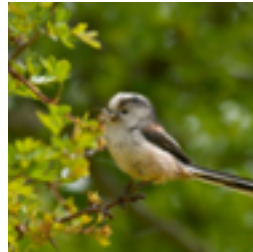

BIRDWATCHING IN THE DENE

These are the birds that can be found in the dene. Print of this sheet and check off the ones you can find!

BLACKBIRDS

BLUE TITS

CHAFFINCHES

COAL TITS

COLLARED
 DOVES

DUNNOCKS

GREAT TITS

KINGFISHERS

LONG
 TAILED TITS

MAGPIES

MALLARDS

MOORHENS

NUTHATCHES

ROBINS