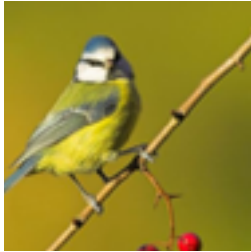

BIRDWATCHING IN THE DENE

These are the birds that can be found in the dene. Print of this sheet and check off the ones you can find!

BLACKBIRDS

BLUE TITS

CHAFFINCHES

COAL TITS

COLLARED
 DOVES

DUNNOCKS

GREAT TITS

KINGFISHERS

LONG
 TAILED TITS

MAGPIES

MALLARDS

MOORHENS

NUTHATCHES

ROBINS